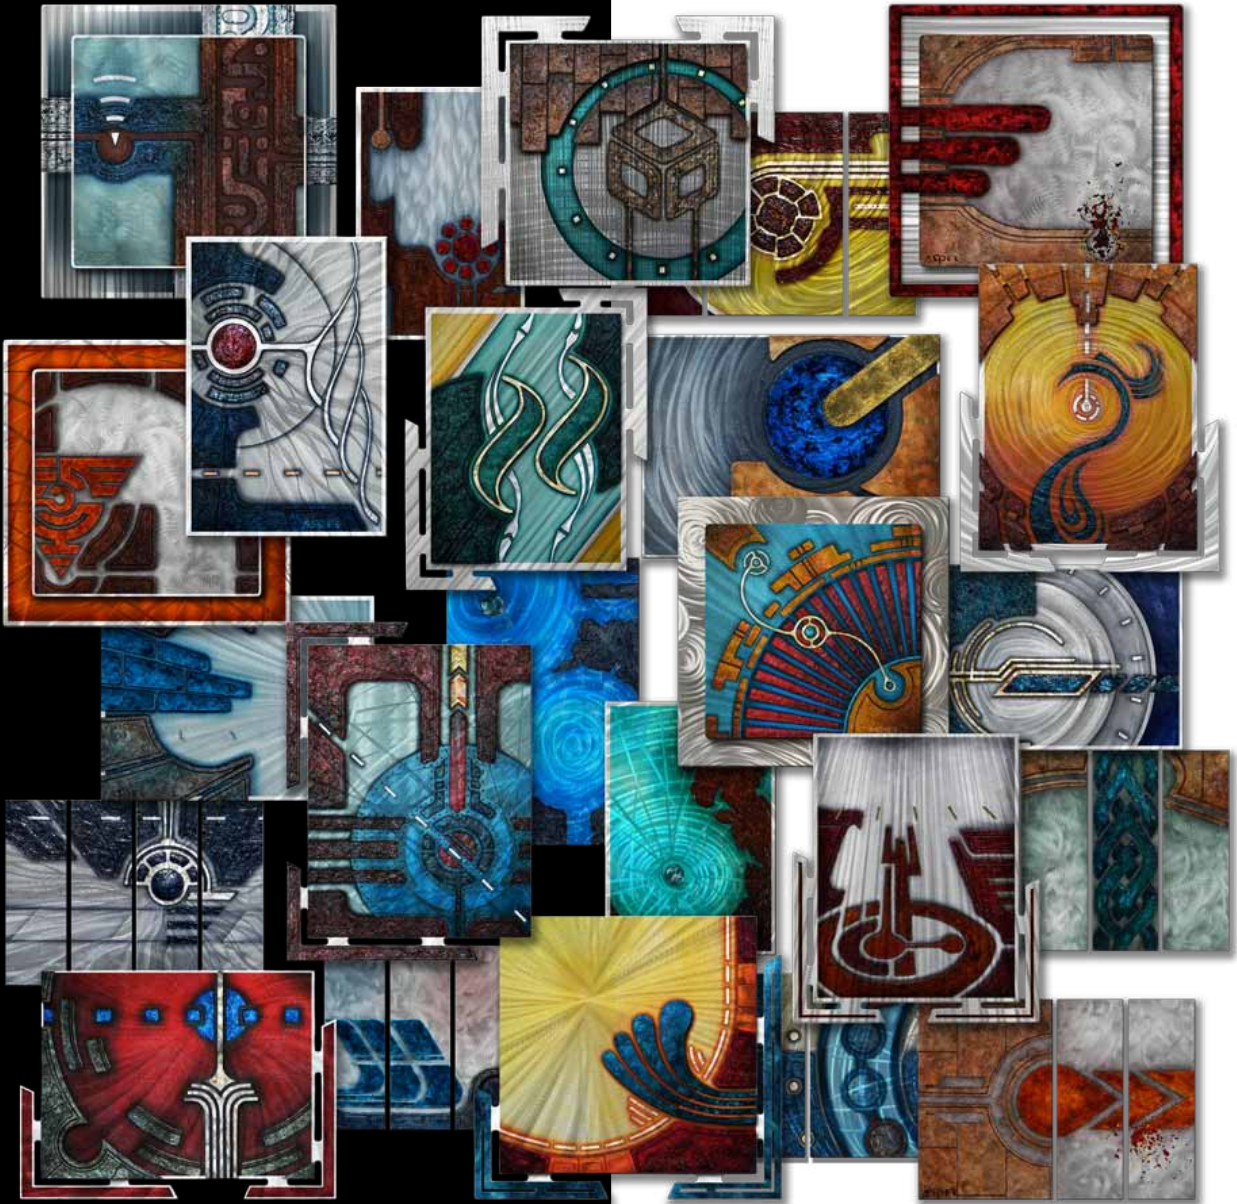

THE ART OF DUNCAN ASPER  
**NEWSLETTER**

ORIGINAL MIXED MEDIA PAINTINGS • FEBRUARY 2013

**JUST RELEASED  
BRUSHED METAL REPRODUCTIONS**

- 1 to 2 layers of metal
- High quality welded & bolted construction
  - Painted steel
  - Corrosion resistant finish
- Ready To hang in 15 minutes or less
  - Handcrafted in the USA
  - Easy to clean
- Usually ships in 2 - 3 business days

Call or email to place an order  
[www.duncanasper.com](http://www.duncanasper.com)  
949 584.4054  
[duncanasper@gmail.com](mailto:duncanasper@gmail.com)

Go beyond the realm of conventional with this extraordinary brushed metal wall art. The hand sanded design on metal creates an exceptional holographic effect. If you move while observing this artwork the reflected light displays an amazing three dimensional effect consisting of torch cut 18 gauge steel, stud construction and one of a kind hand sanding, which creates a three dimensional visual effect. The true charm of this artwork cannot be justified by pictures alone.